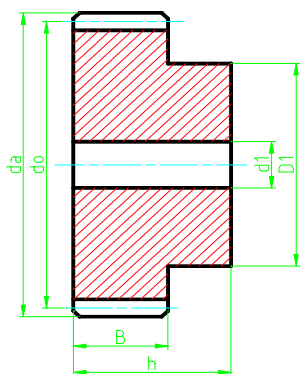

Egyenes fogazatú, agyas fogaskerék

Anyagminőség: C43

Méreték mm-ben

Modul	Fog-szám	do	Rendelési szám	da	d1	D1	B	h
1,5	45	67,5	A 1,5 45	70,5	12	50	17	35
1,5	46	69,0	A 1,5 46	72,0	14	50	17	35
1,5	47	70,5	A 1,5 47	73,5	14	50	17	35
1,5	48	72,0	A 1,5 48	75,0	14	50	17	35
1,5	49	73,5	A 1,5 49	76,5	14	50	17	35
1,5	50	75,0	A 1,5 50	78,0	14	50	17	35
1,5	51	76,5	A 1,5 51	79,5	14	60	17	35
1,5	52	78,0	A 1,5 52	81,0	14	60	17	35
1,5	53	79,5	A 1,5 53	82,5	14	60	17	35
1,5	54	81,0	A 1,5 54	84,0	14	60	17	35
1,5	55	82,5	A 1,5 55	85,5	14	60	17	35
1,5	56	84,0	A 1,5 56	87,0	16	60	17	35
1,5	57	85,5	A 1,5 57	88,5	16	60	17	35
1,5	58	87,0	A 1,5 58	90,0	16	60	17	35
1,5	59	88,5	A 1,5 59	91,5	16	60	17	35
1,5	60	90,0	A 1,5 60	93,0	16	60	17	35
1,5	61	91,5	A 1,5 61	94,5	16	70	17	35
1,5	62	93,0	A 1,5 62	96,0	16	70	17	35
1,5	63	94,5	A 1,5 63	97,5	16	70	17	35
1,5	64	96,0	A 1,5 64	99,0	16	70	17	35
1,5	65	97,5	A 1,5 65	100,5	16	70	17	35
1,5	66	99,0	A 1,5 66	102,0	16	70	17	35
1,5	67	100,5	A 1,5 67	103,5	16	70	17	35
1,5	68	102,0	A 1,5 68	105,0	16	70	17	35
1,5	69	103,5	A 1,5 69	106,5	16	70	17	35
1,5	70	105,0	A 1,5 70	108,0	16	70	17	35

2	12	24,0	A 2 12	28	10	18	20	35
2	13	26,0	A 2 13	30	10	20	20	35
2	14	28,0	A 2 14	32	10	22	20	35
2	15	30,0	A 2 15	34	10	24	20	35
2	16	32,0	A 2 16	36	10	25	20	35
2	17	34,0	A 2 17	38	10	25	20	35
2	18	36,0	A 2 18	40	10	25	20	35
2	19	38,0	A 2 19	42	10	25	20	35
2	20	40,0	A 2 20	44	10	30	20	35
2	21	42,0	A 2 21	46	12	30	20	35
2	22	44,0	A 2 22	48	12	30	20	35
2	23	46,0	A 2 23	50	12	30	20	35
2	24	48,0	A 2 24	52	12	35	20	35
2	25	50,0	A 2 25	54	12	35	20	35
2	26	52,0	A 2 26	56	12	40	20	35
2	27	54,0	A 2 27	58	12	40	20	35
2	28	56,0	A 2 28	60	12	40	20	35
2	29	58,0	A 2 29	62	14	40	20	35
2	30	60,0	A 2 30	64	14	40	20	35

Modul	Fog-szám	do	Rendelési szám	da	d1	D1	B	h
2	31	62	A 2 31	66	14	45	20	35
2	32	64	A 2 32	68	14	45	20	35
2	33	66	A 2 33	70	14	45	20	35
2	34	68	A 2 34	72	14	45	20	35
2	35	70	A 2 35	74	14	45	20	35
2	36	72	A 2 36	76	14	45	20	35
2	37	74	A 2 37	78	14	50	20	35
2	38	76	A 2 38	80	14	50	20	35
2	39	78	A 2 39	82	14	50	20	35
2	40	80	A 2 40	84	14	50	20	35
2	41	82	A 2 41	86	16	55	20	35
2	42	84	A 2 42	88	16	55	20	35
2	43	86	A 2 43	90	16	55	20	35
2	44	88	A 2 44	92	16	60	20	35
2	45	90,0	A 2 45	94	16	60	20	35
2	46	92,0	A 2 46	96	16	60	20	35
2	47	94,0	A 2 47	98	16	70	20	35
2	48	96,0	A 2 48	100	16	70	20	35
2	49	98,0	A 2 49	102	16	70	20	35
2	50	100,0	A 2 50	104	16	70	20	35
2	51	102,0	A 2 51	106	16	70	20	35
2	52	104,0	A 2 52	108	16	70	20	35
2	53	106,0	A 2 53	110	16	70	20	35
2	54	108,0	A 2 54	112	16	70	20	35
2	55	110,0	A 2 55	114	16	70	20	35
2	56	112,0	A 2 56	116	16	70	20	35
2	57	114,0	A 2 57	118	16	70	20	35
2	58	116,0	A 2 58	120	16	70	20	35
2	59	118,0	A 2 59	122	16	70	20	35
2	60	120,0	A 2 60	124	16	70	20	35
2	61	122,0	A 2 61	126	16	80	20	35
2	62	124,0	A 2 62	128	16	80	20	35
2	63	126,0	A 2 63	130	16	80	20	35
2	64	128,0	A 2 64	132	16	80	20	35
2	65	130,0	A 2 65	134	16	80	20	35
2	66	132,0	A 2 66	136	16	80	20	35
2	67	134,0	A 2 67	138	16	80	20	35
2	68	136,0	A 2 68	140	16	80	20	35
2	69	138,0	A 2 69	142	16	80	20	35
2	70	140,0	A 2 70	144	16	80	20	35