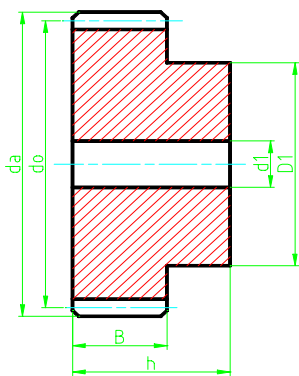

Egyenes fogazatú, agyas fogaskerék

Anyaaminőség: C43

Méreték mm-ben

Modul	Fog-szám	do	Rendelési szám	da	d1	D1	B	h
1	12	12,0	A 1 12	14	-	9	15	25
1	13	13,0	A 1 13	15	-	10	15	25
1	14	14,0	A 1 14	16	-	11	15	25
1	15	15,0	A 1 15	17	6	12	15	25
1	16	16,0	A 1 16	18	6	13	15	25
1	17	17,0	A 1 17	19	8	14	15	25
1	18	18,0	A 1 18	20	8	15	15	25
1	19	19,0	A 1 19	21	8	15	15	25
1	20	20,0	A 1 20	22	8	16	15	25
1	21	21,0	A 1 21	23	8	16	15	25
1	22	22,0	A 1 22	24	8	16	15	25
1	23	23,0	A 1 23	25	8	18	15	25
1	24	24,0	A 1 24	26	10	20	15	25
1	25	25,0	A 1 25	27	10	20	15	25
1	26	26,0	A 1 26	28	10	20	15	25
1	27	27,0	A 1 27	29	10	20	15	25
1	28	28,0	A 1 28	30	10	20	15	25
1	29	29,0	A 1 29	31	10	20	15	25
1	30	30,0	A 1 30	32	10	20	15	25
1	31	31,0	A 1 31	33	10	25	15	25
1	32	32,0	A 1 32	34	10	25	15	25
1	33	33,0	A 1 33	35	10	25	15	25
1	34	34,0	A 1 34	36	10	25	15	25
1	35	35,0	A 1 35	37	10	25	15	25
1	36	36,0	A 1 36	38	10	25	15	25
1	37	37,0	A 1 37	39	10	25	15	25
1	38	38,0	A 1 38	40	10	25	15	25
1	39	39,0	A 1 39	41	10	25	15	25
1	40	40,0	A 1 40	42	10	25	15	25
1	41	41,0	A 1 41	43	10	25	15	25
1	42	42,0	A 1 42	44	10	30	15	25
1	43	43,0	A 1 43	45	10	30	15	25
1	44	44,0	A 1 44	46	10	30	15	25
1	45	45,0	A 1 45	47	10	30	15	25
1	46	46,0	A 1 46	48	10	30	15	25
1	47	47,0	A 1 47	49	10	30	15	25
1	48	48,0	A 1 48	50	10	30	15	25
1	49	49,0	A 1 49	51	10	30	15	25
1	50	50,0	A 1 50	52	12	30	15	25
1	51	51,0	A 1 51	53	12	40	15	25
1	52	52,0	A 1 52	54	12	40	15	25
1	53	53,0	A 1 53	55	12	40	15	25
1	54	54,0	A 1 54	56	12	40	15	25
1	55	55,0	A 1 55	57	12	40	15	25
1	56	56,0	A 1 56	58	12	40	15	25
1	57	57,0	A 1 57	59	12	40	15	25
1	58	58,0	A 1 58	60	12	40	15	25